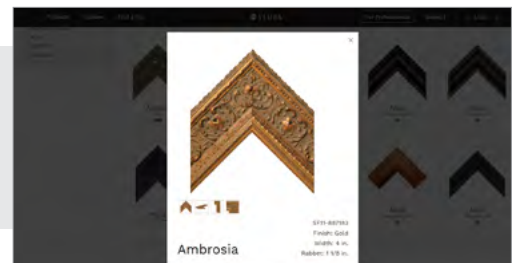

Class	Collection	Model	Finish	Width
D	Linea	SF22-563705	Black	1 3/4
D	Nielsen	SF20-N1101	Silver	9/32
D	Nielsen	SF20-N1150	Black	9/32
D	Nielsen	SF20-N1120	Black	9/32
D	Nielsen	SF20-N1123	Gold	9/32
D	Nielsen	SF20-N1102	Silver	9/32
D	Nielsen	SF20-N1103	Gold	9/32
D	Nielsen	SF20-N9301	Silver	13/32
D	Nielsen	SF20-N9350	Black	13/32
D	Nielsen	SF20-N9320	Black	13/32
D	Nielsen	SF20-N9323	Gold	13/32
D	Nielsen	SF20-N9319	Gold	13/32
D	Nielsen	SF20-N93170	Gold	13/32
D	Spencer	SF22-497152	Silver, Black	1 15/16
D	Spencer	SF22-497150	Gold, Black	1 15/16
D	Spencer	SF22-497151	Silver	1 15/16
D	Tribeca	SF10-552285	Black	2 1/2
D	Tribeca	SF10-542285	Black	2
D	Tribeca	SF10-370285	Black	1 5/8

Browse all frames at
seura.com/shop-frames

Subject to stock availability.