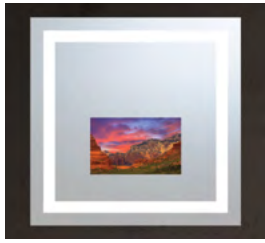

Allegro

Lighted Vanity TV Mirror Add-Ons

Description	Model	MSRP
In-Mirror LED Lighting, Allegro Design	-AL-D	$3,150.00
In-Mirror LED Lighting, Forte Design	-FO-D	$3,150.00
In-Mirror LED Lighting, Halo Design	-HA-D	$3,150.00
In-Mirror LED Lighting, Lumin Design	-LU-D	$3,150.00
In-Mirror LED Lighting, Veda Design	-VE-D	$3,150.00

[Minimum mirror dimensions to add lighting by TV size](#)