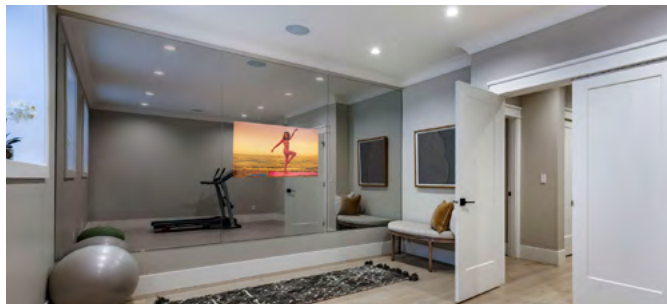

All Séura mirror walls are customizable. Let us help you plan your wall project.

Quote Request: TV Mirror Wall
<https://seura.com/quote/quote-mirror-walls/>

Example: 10' Mirror Wall