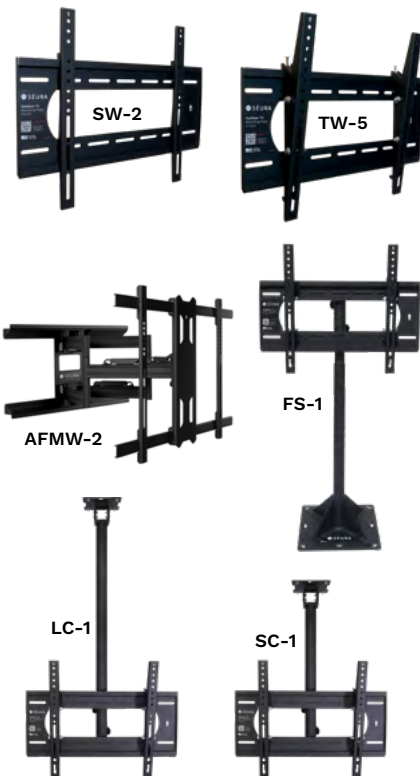

Outdoor TV Mounts

Model	Description	MSRP
SW-2	Slim Wall Mount	$279.00
TW-5	Tilting Wall Mount	$349.00
AFMW-2	Articulating Full-Motion Wall Mount, for up to 75" TVs	$579.00
FS-1	Floor Stand	$879.00
SC-1	Short Arm Ceiling Mount	$729.00
LC-1	Long Arm Ceiling Mount	$779.00

Remote Control

Model	Description	MSRP
SR4-R-SILVER	Replacement Waterproof IR Remote Control	$59.00

Subject to stock availability. Check inventory and lead times on seura.com.