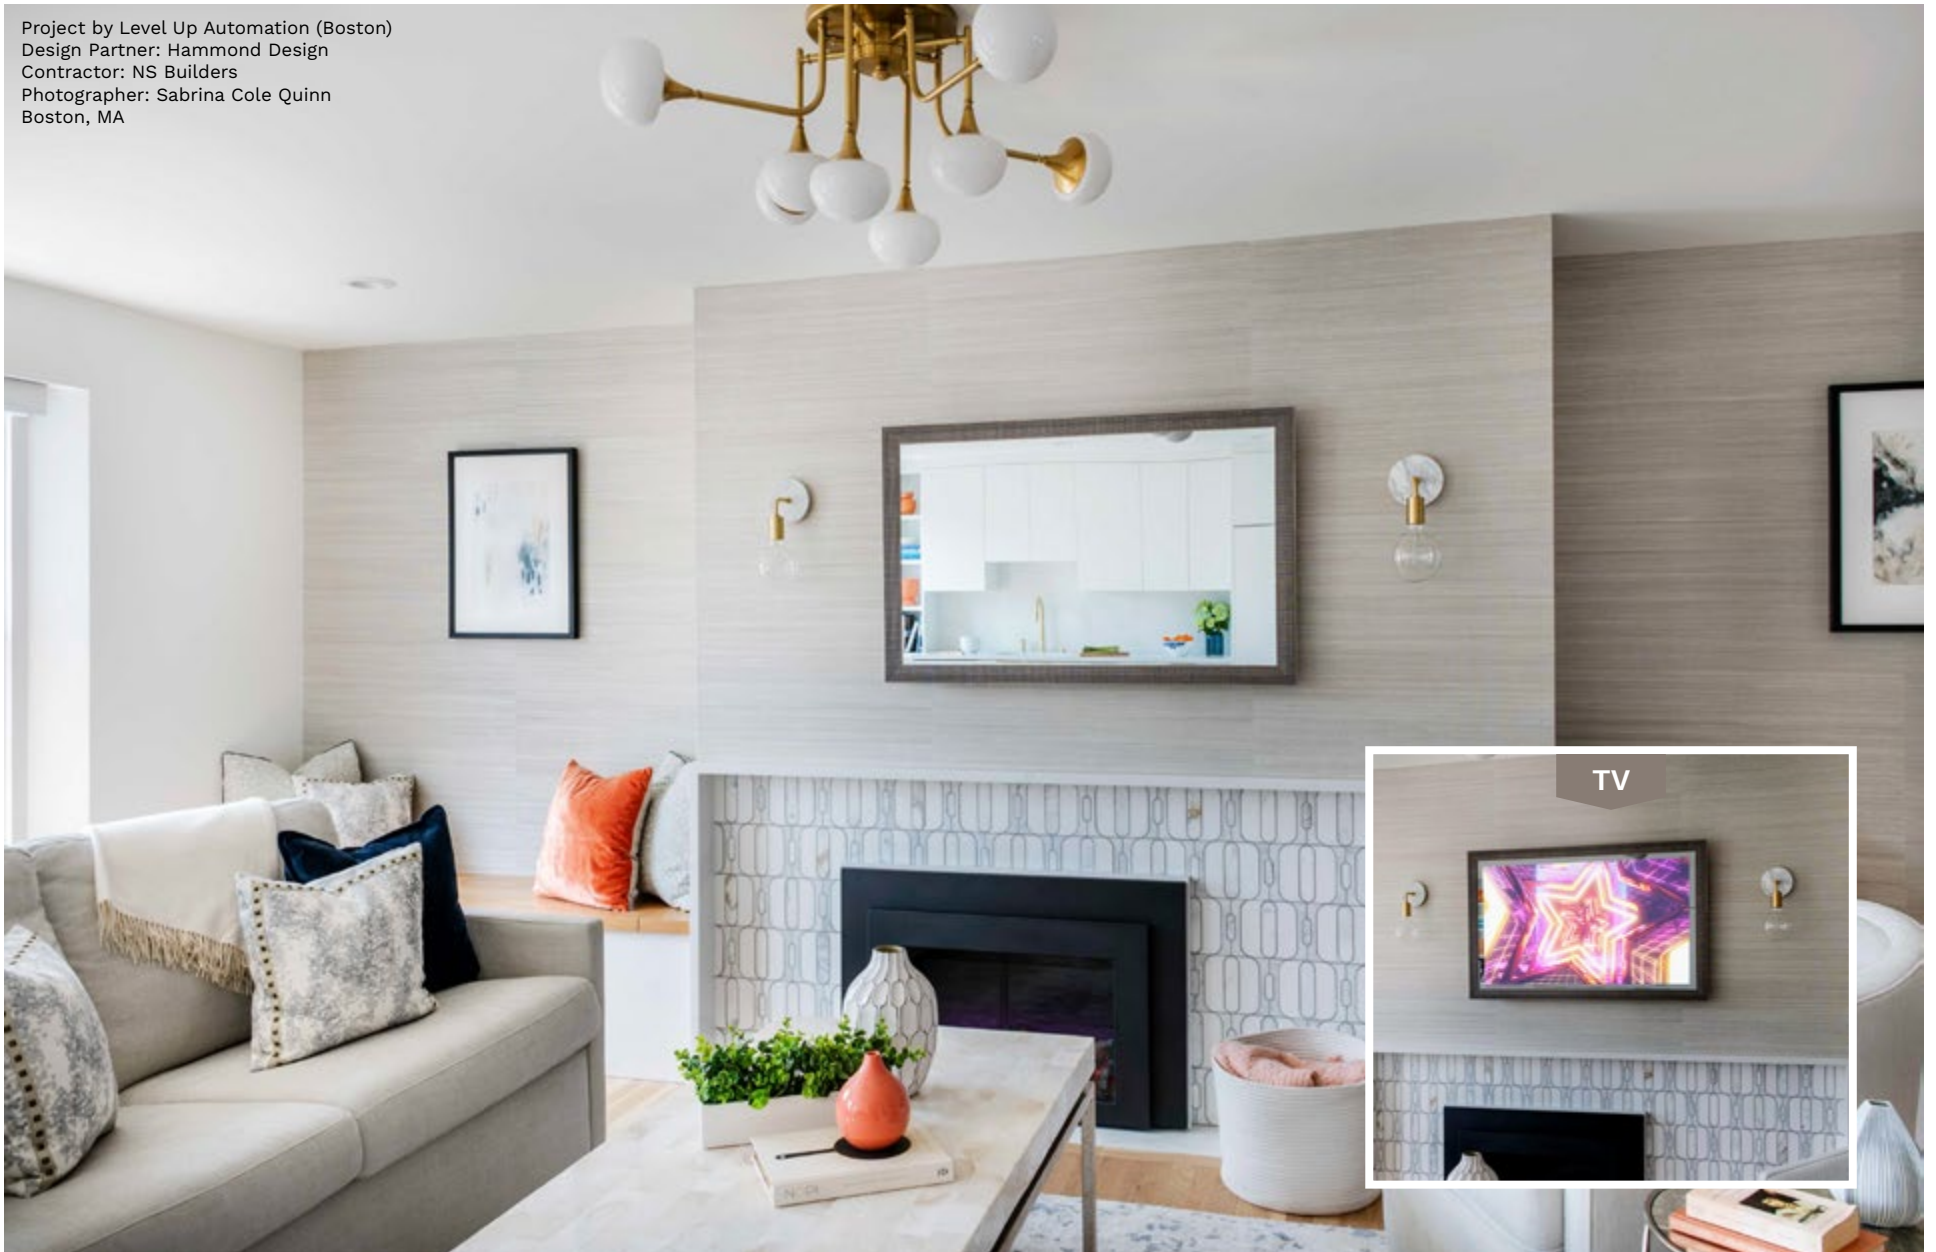

Project by Level Up Automation (Boston)
Design Partner: Hammond Design
Contractor: NS Builders
Photographer: Sabrina Cole Quinn
Boston, MA

TV

YOUR HOME GYM REIMAGINED

Project by TRIPhase Technologies
Photography: Cory Phillips
Zionsville, IN