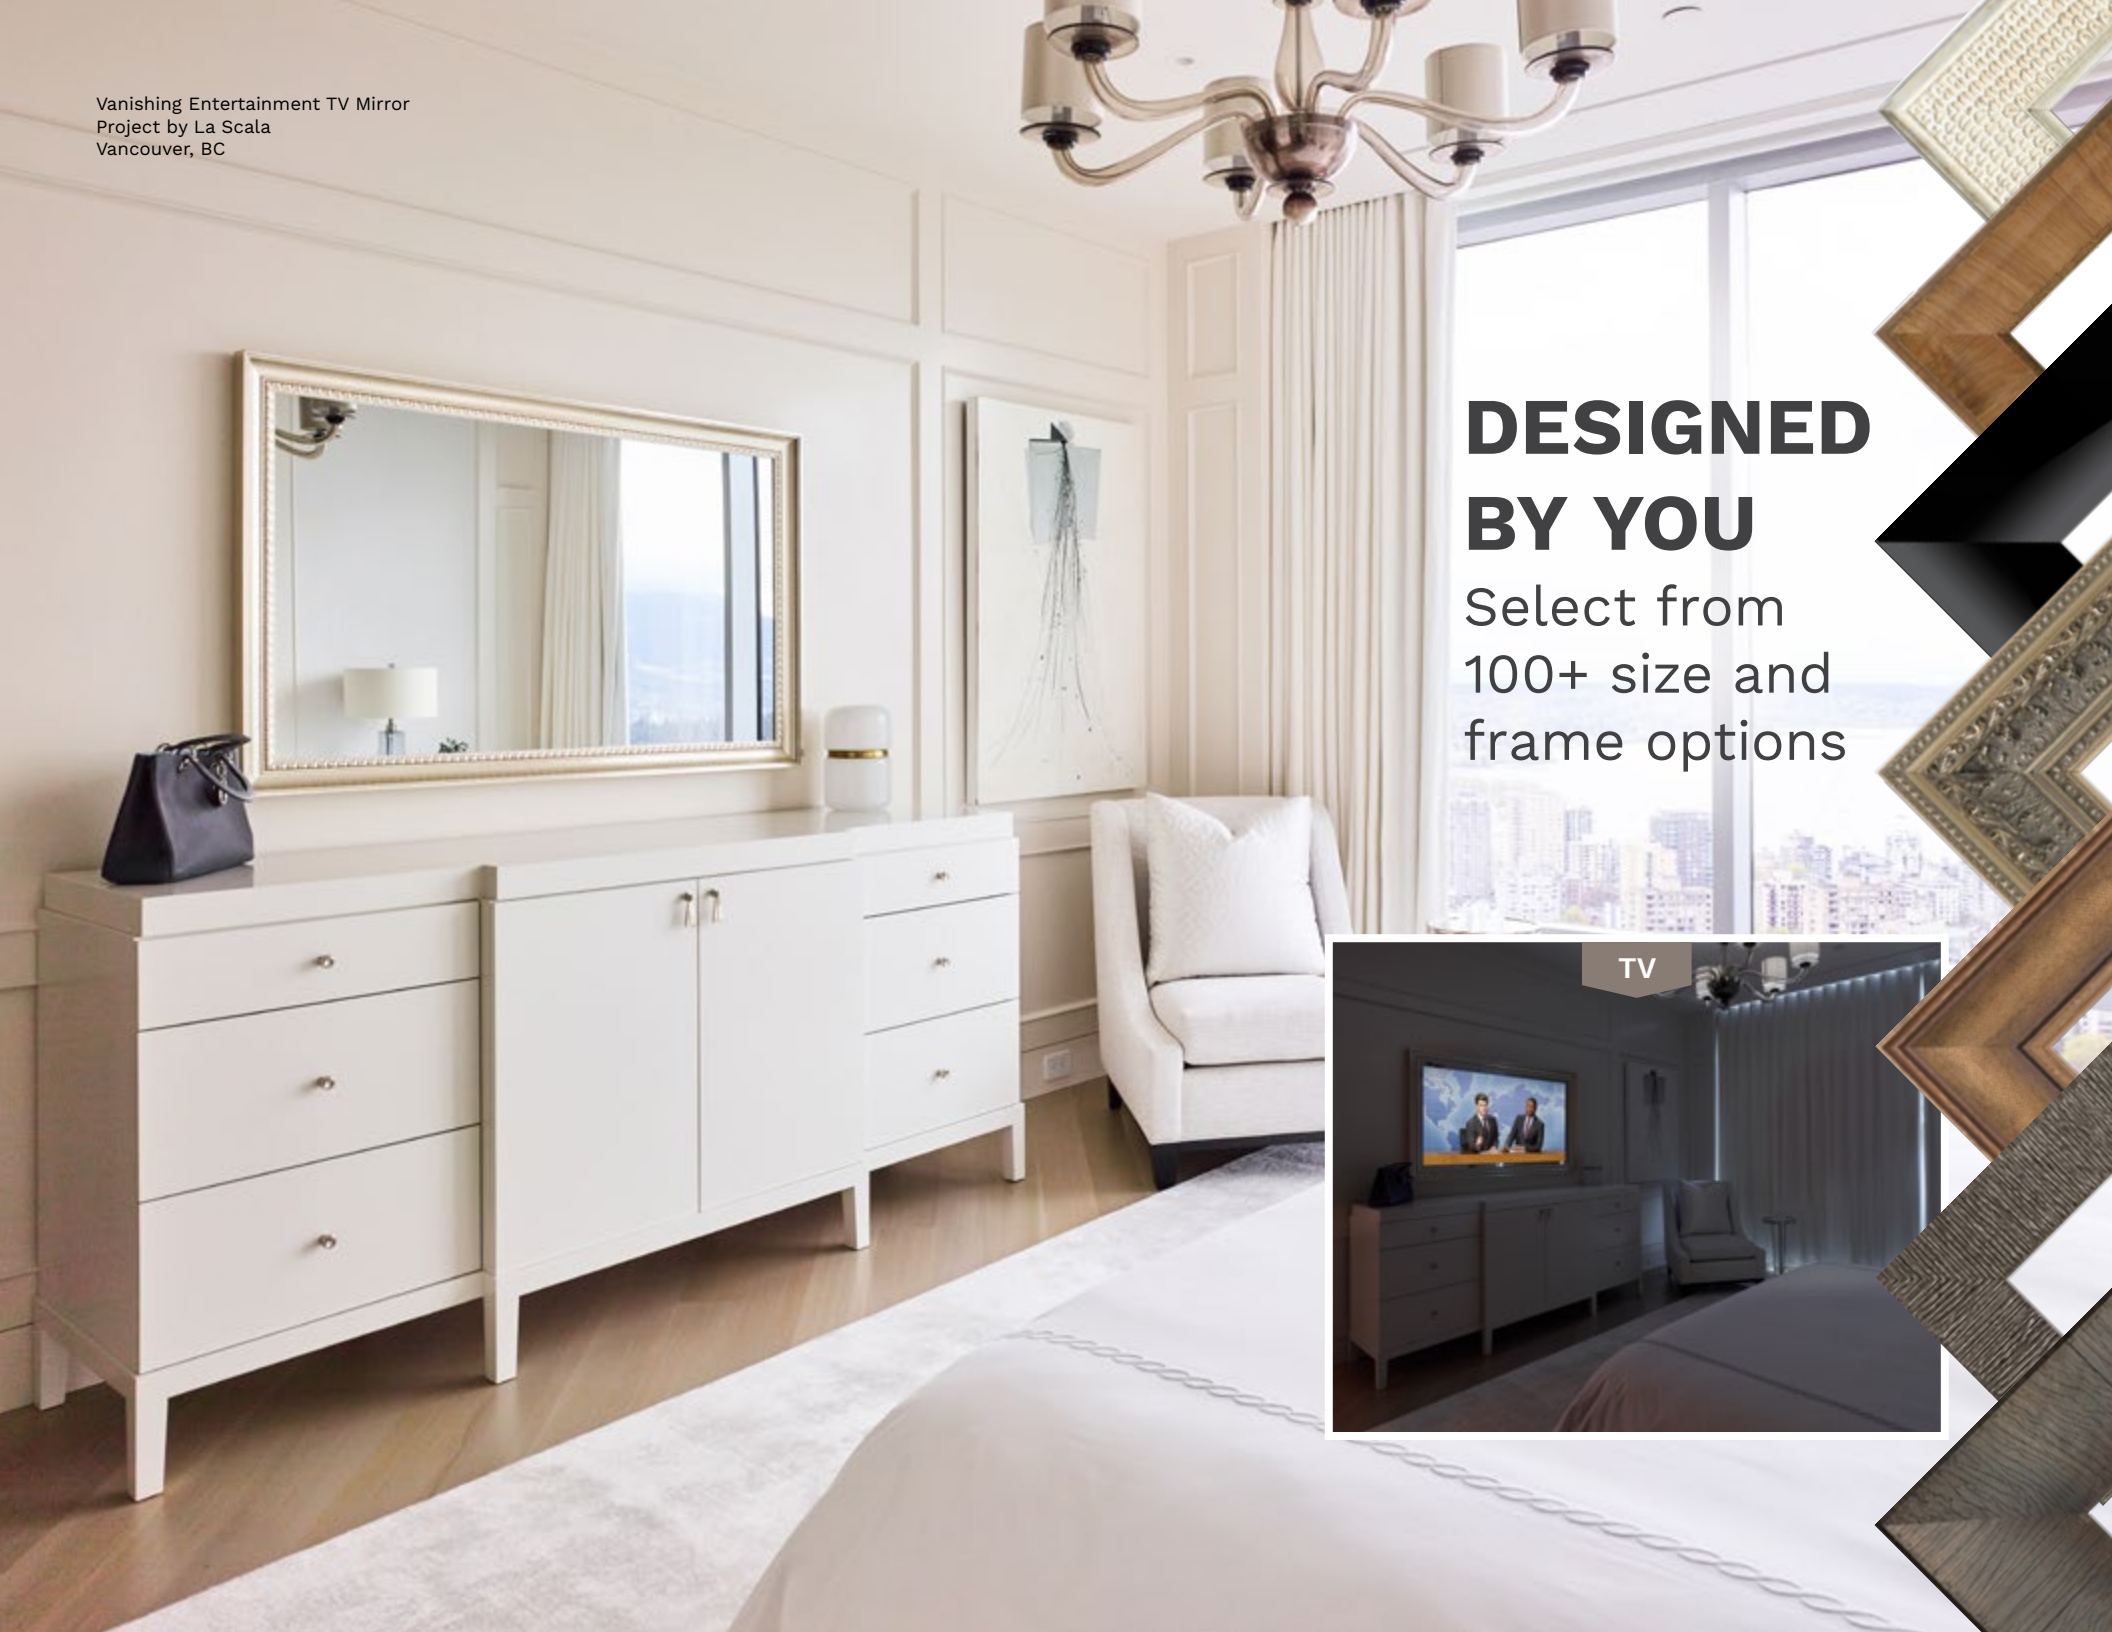

VANISHING TVS

Project by Walbrandt Technologies
St. Louis, MO

Vanishing Entertainment TV Mirror
Project by La Scala
Vancouver, BC

DESIGNED BY YOU

Select from
100+ size and
frame options

Project by Stone Standard
San Antonio, TX