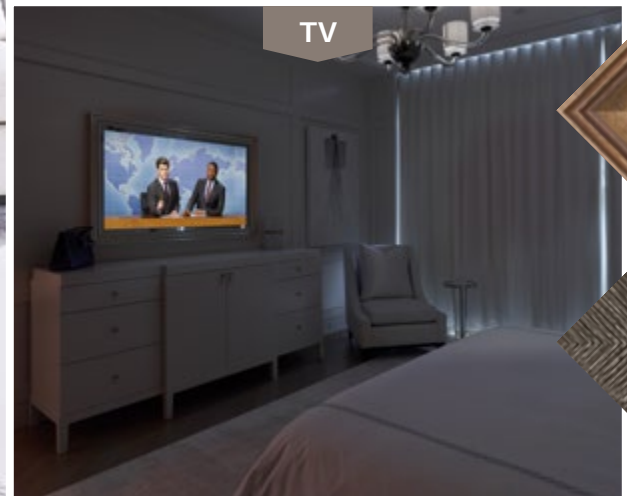

Vanishing Entertainment TV Mirror
Project by La Scala
Vancouver, BC

DESIGNED BY YOU

Select from
100+ size and
frame options